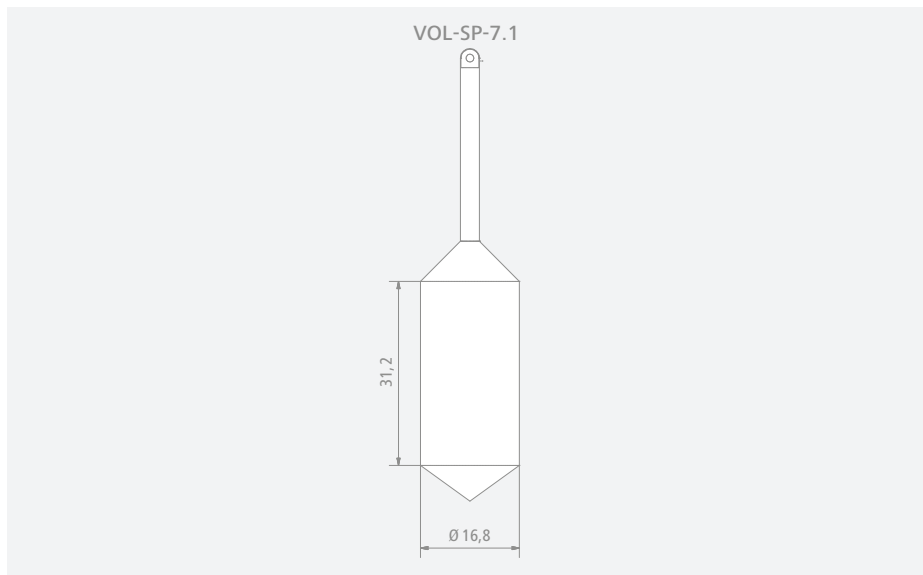

IKA

designed for scientists

VOL-SP-7.1

/// Spindle dimensions (mm)

Spindle	Fix volume (ml)	Commonly used for devices
VOL-SP-7.1	7.1	me-vi, hi-vi I, hi-vi II

/// Full-scale range based on speed: 1... 200 rpm