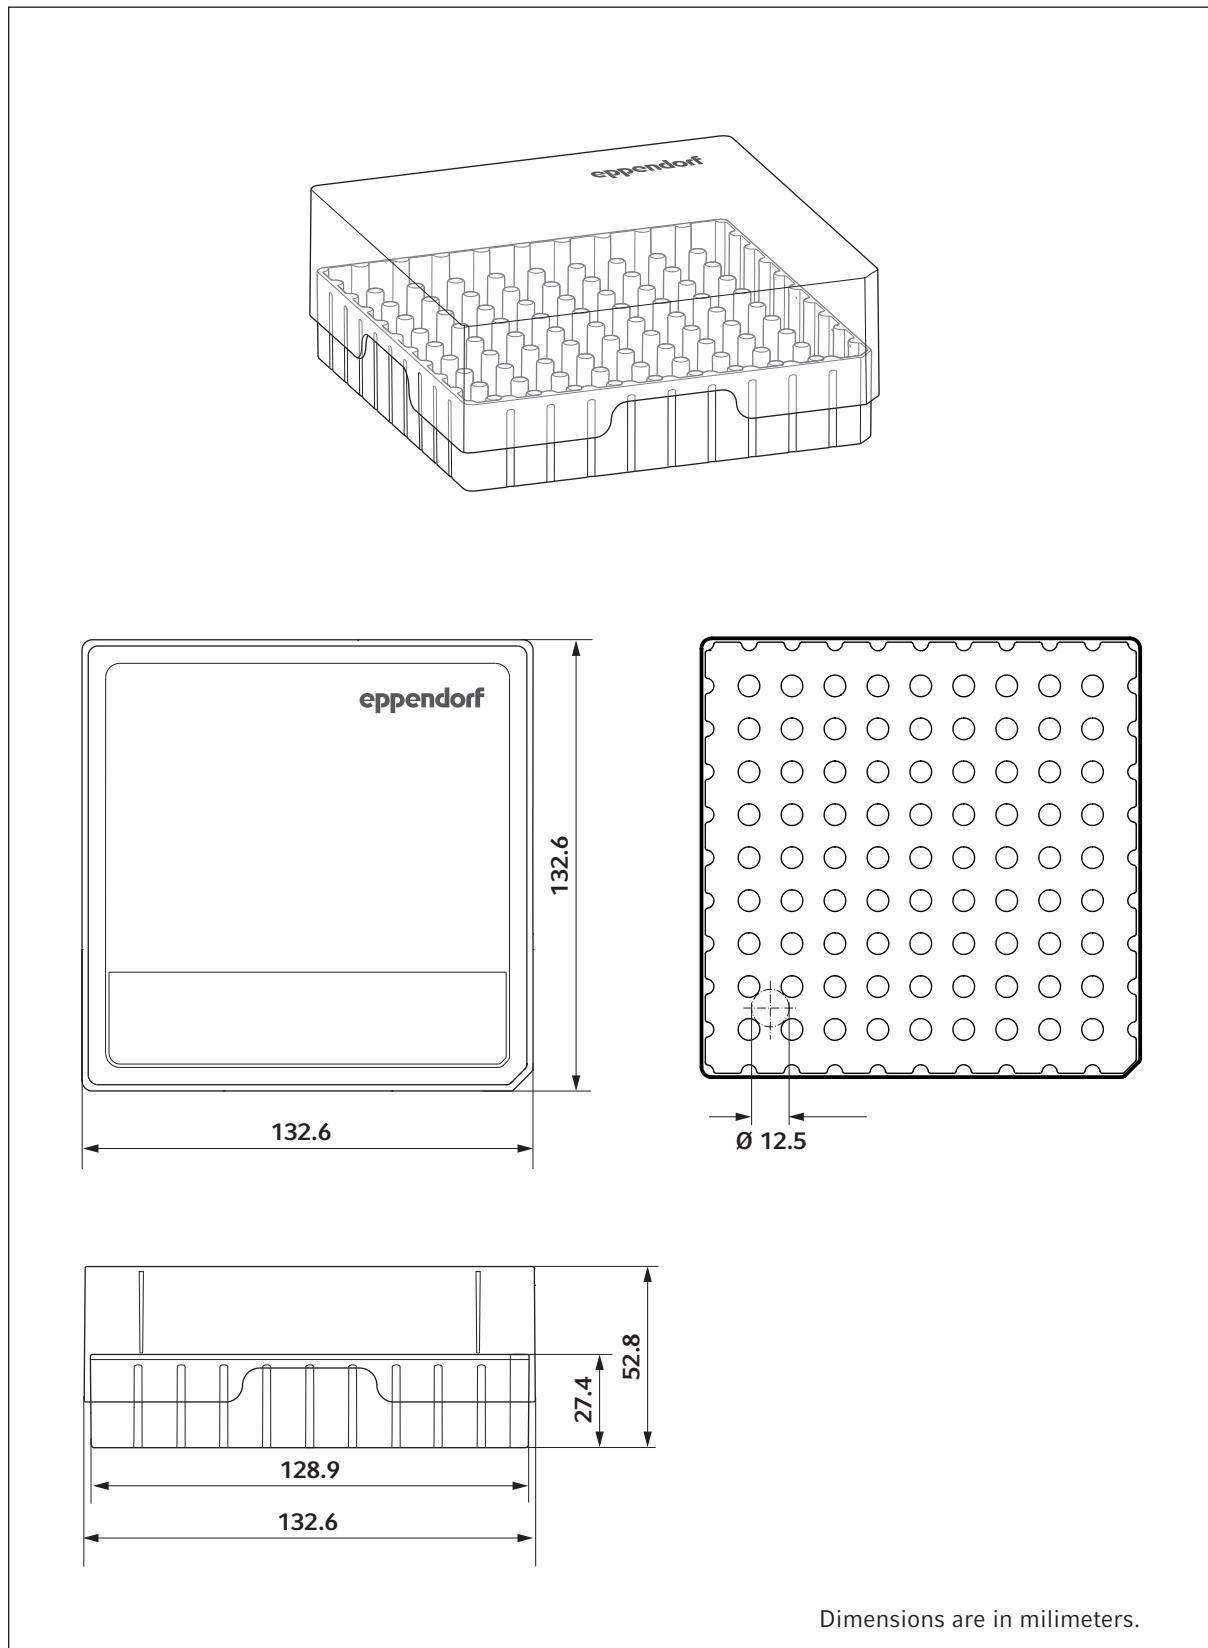

Technical Data Sheet

Eppendorf Storage Box 2 inch, 10 x 10
English (EN)

Dimensions are in millimeters.

Your local distributor: www.eppendorf.com/contact
Eppendorf AG · 22331 Hamburg · Germany
eppendorf@eppendorf.com · www.eppendorf.com