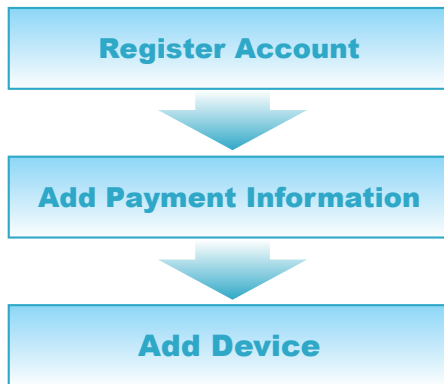

Create Account at traceablelive.com

1

Username

Password

[Forgot password?](#)

New Account **Login**

Fill out required fields

2