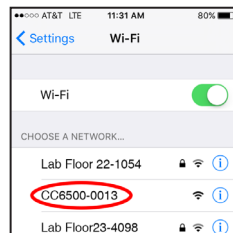

Back of unit

EXAMPLE 6500CC
S/N 100080013
KEY 5555123456
traceable.com 281-482-1714

By: 100 Due: Nov, 19 202

EXAMPLE

WiFi Setup

3

Press/HOLD WiFi button "AP" will appear on display.

Press WiFi button again, "AP URIF" will appear on display.

When "AP rEAdY" appears, proceed to next step.

Use Internet enabled device to connect to WIFI

4

Select Network:
CC6500-0013
see example network

Example Network: CC6500-0013

EXAMPLE 6500CC
S/N 100080013
KEY 5555123456
traceable.com 281-482-1714