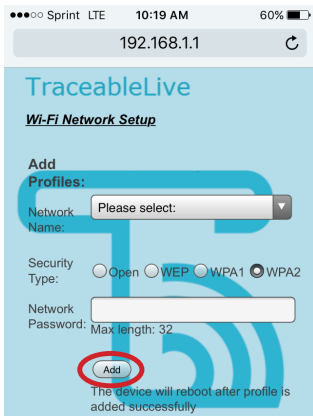

When "AP rEAdY" appears, proceed to next step.

Use Internet enabled device to connect to WIFI

4

Select Network:
CC6500-0013
see example network

Example Network: CC6500-0013

EXAMPLE 6500CC
S/N 100080013
KEY 5555123456
traceable.com 281-482-1714

By: 100 Due: Nov, 19 202

EXAMPLE

Open Browser, type
192.168.1.1 in address bar

5

Select local network and enter password.

Security type WPA2 recommended or
contact your network admin.

CONGRATULATIONS!
Your device will restart.